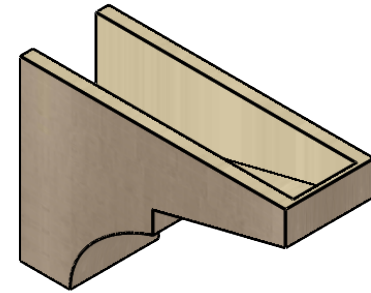

# ITEM NUMBER: CORU07X21X14MONRCPR

7"W X 21"D X 14"H SERIES 3 CLASSIC MONTEREY ROUGH CEDAR  
TIMBERTHANE FAUX WOOD CORBEL, PRIMED

**SIDE PROFILE**

**FRONT PROFILE**

**ISOMETRIC**

EKENA MILLWORK  
2300 WEST MAIN ST.  
CLARKSVILLE, TX 75426  
TOLL FREE: 866-607-0453  
WWW.EKENAMILLWORK.COM

NOTES

1. INSTALLATION TO BE COMPLETED IN ACCORDANCE WITH MANUFACTURER'S SPECIFICATIONS.
2. DRAWING MAY NOT BE TO SCALE
3. THIS DRAWING IS INTENDED FOR DESIGN AND PLANNING PURPOSES ONLY.
4. ALL INFORMATION CONTAINED HEREIN WAS CURRENT AT THE TIME OF DEVELOPMENT BUT MUST BE REVIEWED AND APPROVED BY THE PRODUCT MANUFACTURER TO BE CONSIDERED ACCURATE.
5. TIMBERTHANE ARCHITECTURAL PRODUCTS ARE MADE FROM HIGH DENSITY URETHANE AND COME FACTORY PRIMED