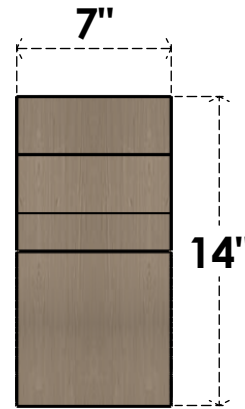

# ITEM NUMBER: CORU07X21X14MONRCPR

7"W X 21"D X 14"H SERIES 3 CLASSIC MONTEREY ROUGH CEDAR  
TIMBERTHANE FAUX WOOD CORBEL, PRIMED

**SIDE PROFILE**

**FRONT PROFILE**

**ISOMETRIC**

EKENA MILLWORK  
2300 WEST MAIN ST.  
CLARKSVILLE, TX 75426  
TOLL FREE: 866-607-0453  
WWW.EKENAMILLWORK.COM