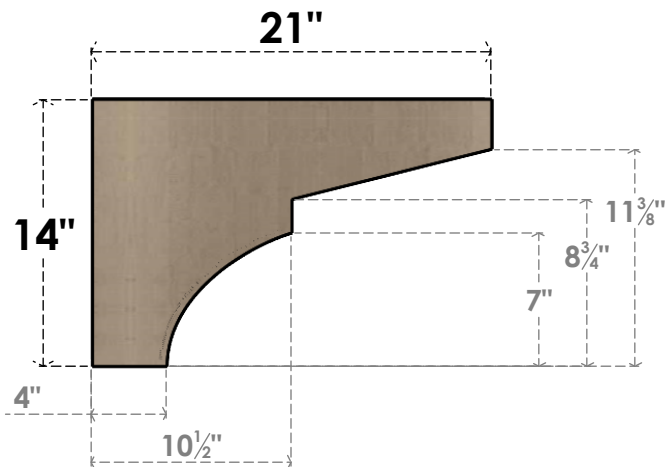

# ITEM NUMBER: CORU07X21X14MONRCPR

7"W X 21"D X 14"H SERIES 3 CLASSIC MONTEREY ROUGH CEDAR  
TIMBERTHANE FAUX WOOD CORBEL, PRIMED

**SIDE PROFILE**

**FRONT PROFILE**

**ISOMETRIC**

EKENA MILLWORK  
2300 WEST MAIN ST.  
CLARKSVILLE, TX 75426  
TOLL FREE: 866-607-0453  
WWW.EKENAMILLWORK.COM

NOTES

1. INSTALLATION TO BE COMPLETED IN ACCORDANCE WITH MANUFACTURER'S SPECIFICATIONS.
2. DRAWING MAY NOT BE TO SCALE
3. THIS DRAWING IS INTENDED FOR DESIGN AND PLANNING PURPOSES ONLY.
4. ALL INFORMATION CONTAINED HEREIN WAS CURRENT AT THE TIME OF DEVELOPMENT BUT MUST BE REVIEWED AND APPROVED BY THE PRODUCT MANUFACTURER TO BE CONSIDERED ACCURATE.
5. TIMBERTHANE ARCHITECTURAL PRODUCTS ARE MADE FROM HIGH DENSITY URETHANE AND COME FACTORY PRIMED